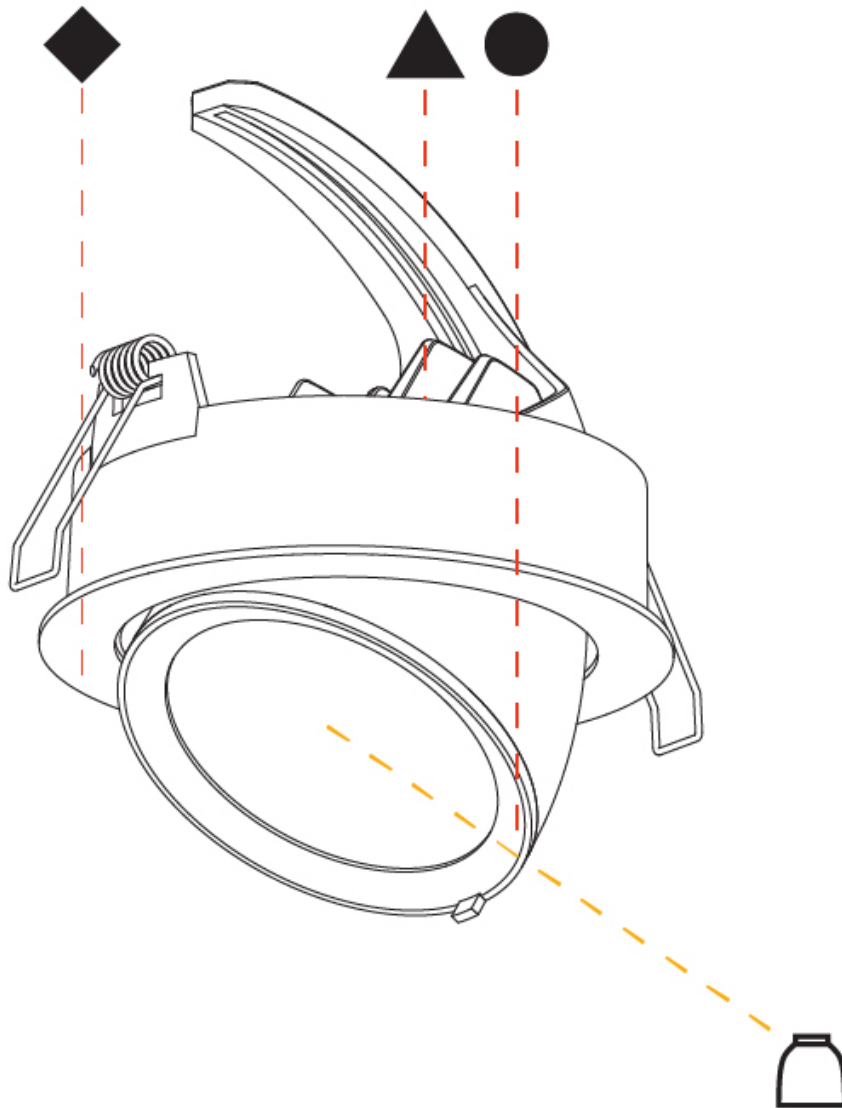

MECHANIQ ROUND EFFICIENCY RECESSED

A35070-

PROJECT

TYPE

SPECIFIER

QUANTITY

DATE

A