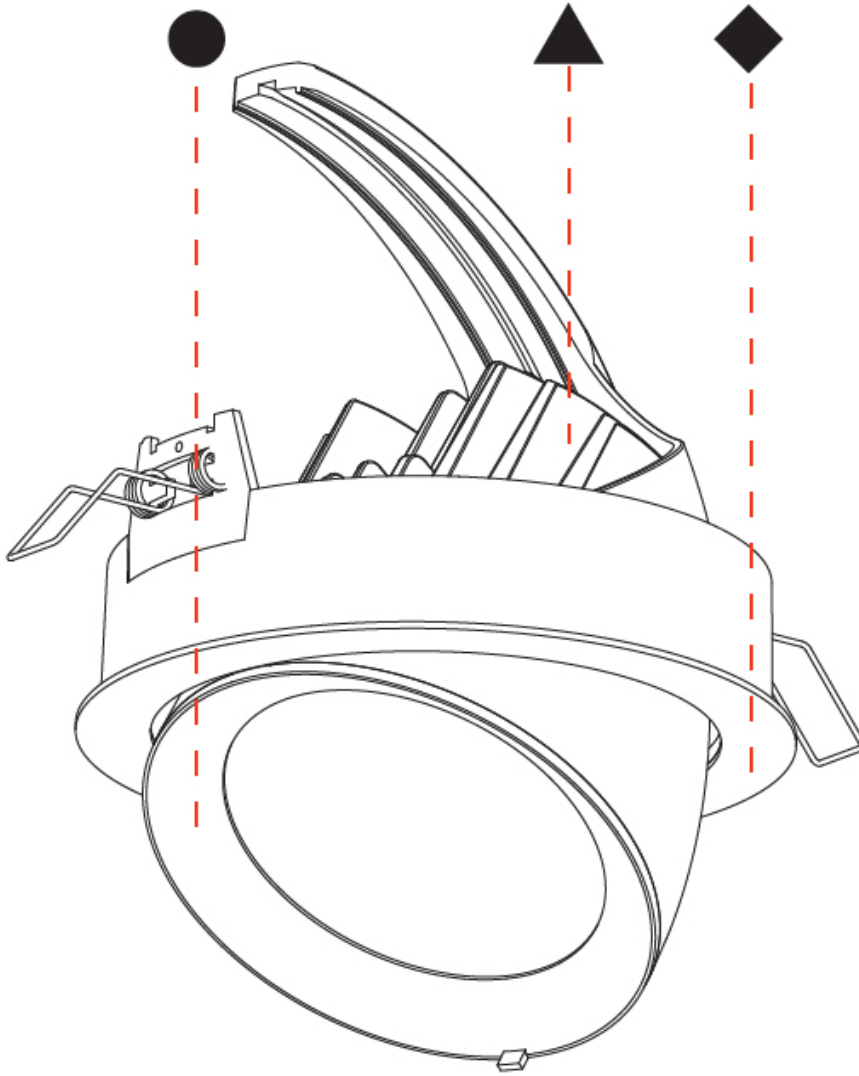

MECHANIQ ROUND EFFICIENCY RECESSED

A35073-

PROJECT	_____
TYPE	_____
SPECIFIER	_____
QUANTITY	_____
DATE	_____

A