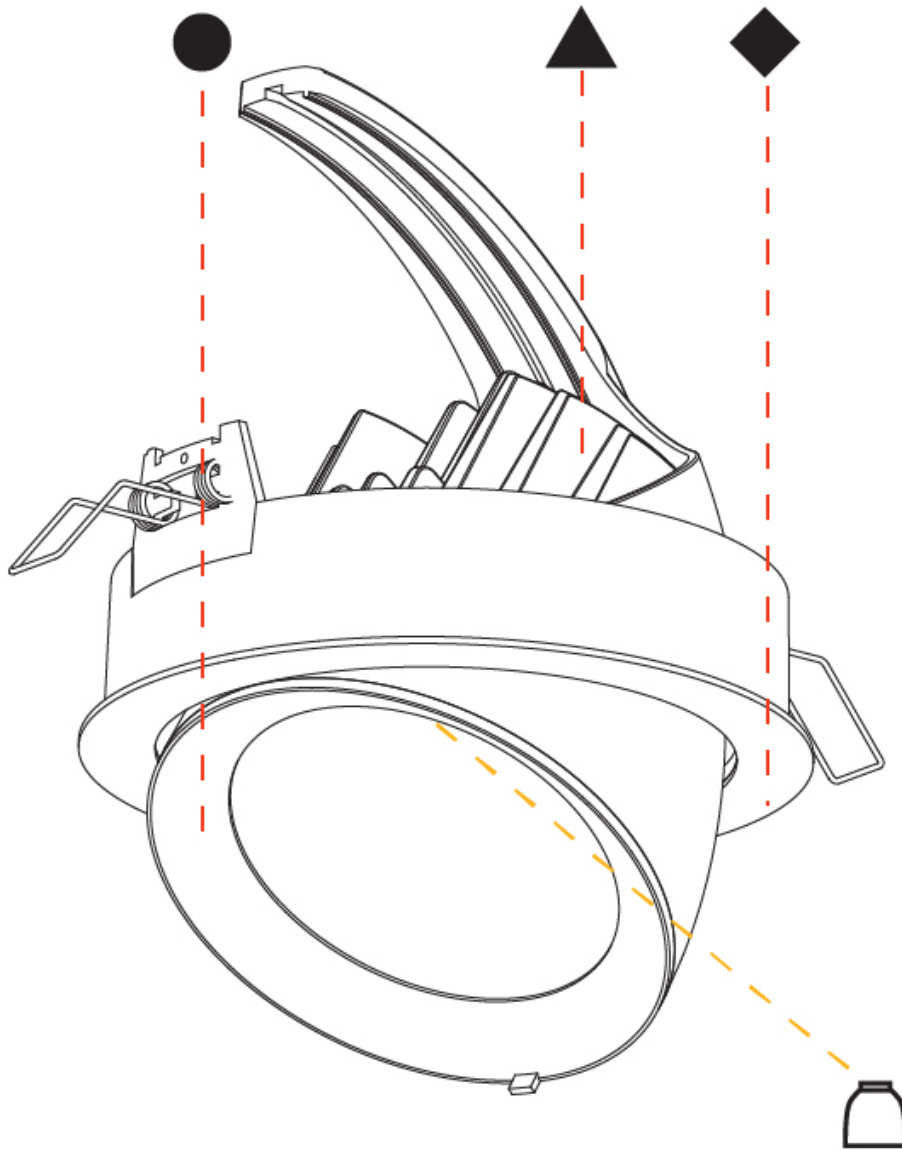

MECHANIQ ROUND EFFICIENCY RECESSED

A35076-

PROJECT	_____
TYPE	_____
SPECIFIER	_____
QUANTITY	_____
DATE	_____

A