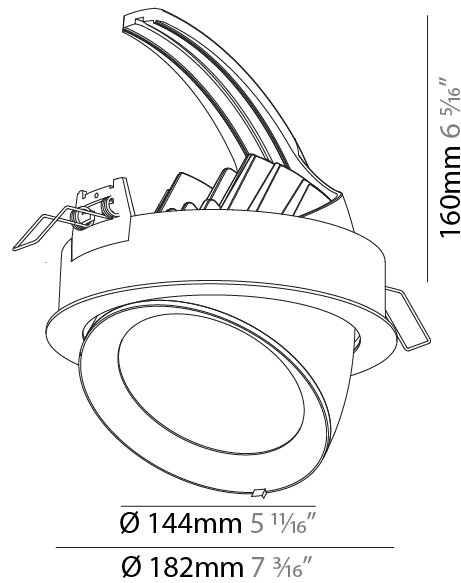

GENERAL

Series: Mechaniq Round Efficiency
Brand: Prolicht
Division: Architectural
Mounting Type: Recessed
Mounting Location: Ceiling
Subcategory: Downlight

PHYSICAL

Shape: Round
Diameter (mm): 182
Diameter (in): 7 3/16
Height (mm): 160
Height (in): 6 3/16
Min. Recessing Depth (mm): 180
Min. Recessing Depth (in): 7 1/16
Light Distribution: Adjustable / Downlight
Weight (kg): 1.198
Weight (lbs): 2.64
Fixture Finish: SSR / BKV / CWI / CRY / HAB / UFT / ITA / RUA / FTG / MYG / LOD / PUS / FRO / FUP / KIA / POP / BLS / SPG / MEY / GOH / GUM / CHC / COM / ABZ / JAG / OBR / MOS / ROR
Fixture Material: Aluminum Die Cast
Cut-out Measurements: 177mm / 6 15/16"

ELECTRICAL

Lamp Type: LED (Zhaga Standard)
Total Output Wattage (W): 21
Dimming: Tri-Mode (Non-Dimming and Phase Dimming (120Vac only) and 0-10V Dimming)
Driver Included: No
Driver Location: Recessed Housing
Driver Type: Constant Current - Universal
Housing: See components
Input Voltage (V): 120 - 277
Constant Current (MA): 700

LED

Number of LEDs: 1
Color Temperature (°K): 2700 / 3000 / 3500 / 4000
Max. Delivered Lumen (lm): 1440 / 1490 / 1568 / 1600
CRI: >90 CRI
Lamp Life (hrs): 50000

OPTICAL

Reflector°: 8
Adjustability: Rotational 355°; Tilt 45°

RATINGS AND CERTIFICATIONS

Certified By: Certified for North American Standards
IP rating: IP20

PROJECT
TYPE
SPECIFIER
QUANTITY
DATE

177mm 6 15/16"   180mm 7 1/16"   10 | 15mm 3/8" 9/16"   45°   355°   ↑